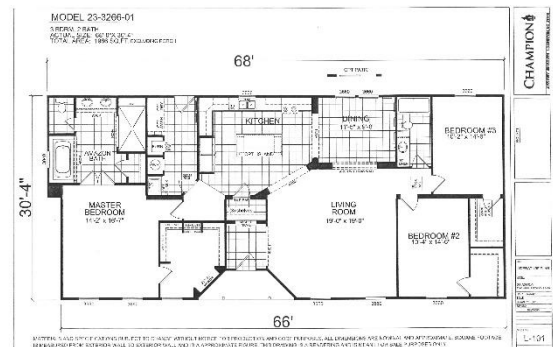

The Archdale

[Click To See 3D Virtual Tour](#)

2,000 sq. ft.
3 Bedrooms
2 Bathrooms

Highlights

A very popular 2,000 sq ft, 3 bedroom open home with many kitchen and bathroom upgrades included in the package. Also available as a larger 4 bedroom plan (The Tryon).