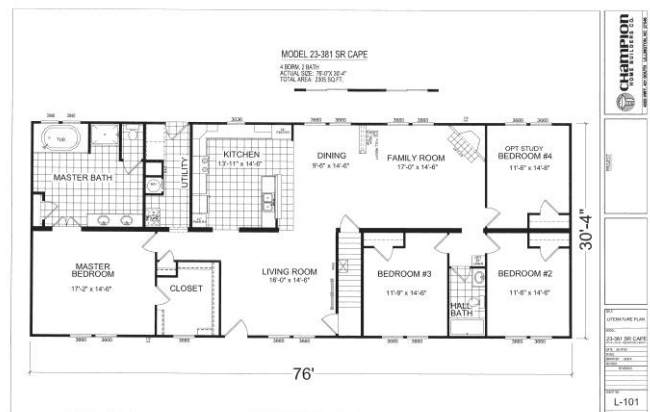

The Kingsley

[Click To See 3D Virtual Tour](#)

2,200 sq. ft.
4 Bedrooms
2 Bathrooms

Highlights

This is a large (+2200 sq ft) 4 bedroom, 2 bath home with separate family room and sitting room. It is often sold as a cape cod (as displayed on the lot) giving you the opportunity to build out an additional +1200 sq ft of space in the loft. Definitely a family home.